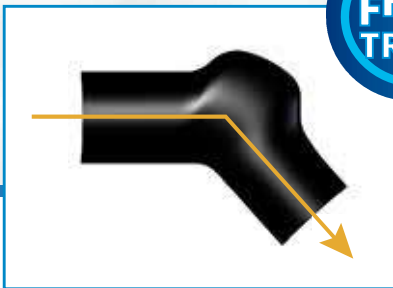

photo courtesy of @abhaydalal

Lightweight **Micro-EF Scopes**

Prismatic Expanded Field Loupes

NEW 3.0EF

**50% Smaller
and
40% Lighter**

**44% Smaller
and
44% Lighter**

Loupes	Micro3.0EF
Viewable Area	78 cm ²
Field Diameter	10 cm
Angle of View	16°

Loupes	Micro3.5EF
Viewable Area	44 cm ²
Field Diameter	7.5 cm
Angle of View	12°

Loupes	Micro4.5EF
Viewable Area	20 cm ²
Field Diameter	5 cm
Angle of View	8°

**Compare
Magnifications**

Award Winning Micro-EF

Combat Back & Neck Pain

Infinity VUE™

↑ Vision Up Ergonomics

Introducing a straight-forward approach to ergonomics. Infinity VUE™ Loupes keep your chin up, your neck straight and your eyes looking forward while viewing the magnified oral cavity.