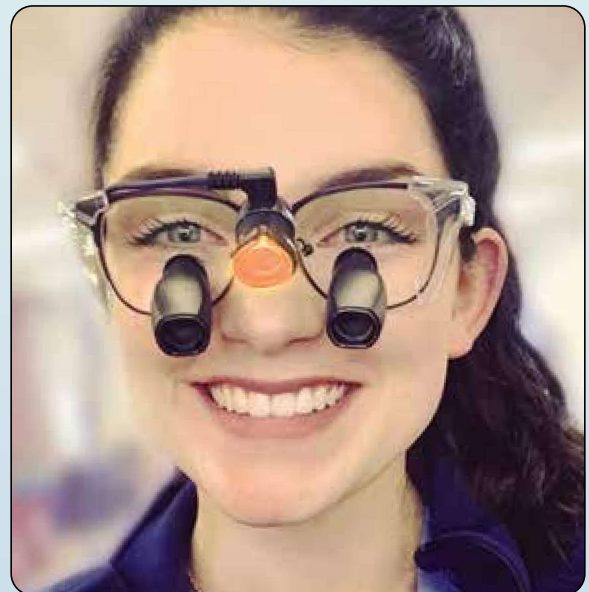

Expanded Field **High-Vision Loupes**

Loupes	3.5x-EF
Viewable Area	50 cm ²
Field Diameter	8 cm
Angle of View	14°

Loupes	4.5x-EF
Viewable Area	24 cm ²
Field Diameter	5.5 cm
Angle of View	9°

Loupes	6.0x-EF
Viewable Area	12.5 cm ²
Field Diameter	4 cm
Angle of View	6.5°

photo courtesy of @abhaydalal

Lightweight **Micro-EF Scopes**

Prismatic Expanded Field Loupes

NEW 3.0EF

**50% Smaller
and
40% Lighter**

**44% Smaller
and
44% Lighter**

Loupes	Micro3.0EF
Viewable Area	78 cm ²
Field Diameter	10 cm
Angle of View	16°

Loupes	Micro3.5EF
Viewable Area	44 cm ²
Field Diameter	7.5 cm
Angle of View	12°

Loupes	Micro4.5EF
Viewable Area	20 cm ²
Field Diameter	5 cm
Angle of View	8°

**Compare
Magnifications**

Award Winning Micro-EF

Combat Back & Neck Pain

Infinity VUE™

↑ Vision Up Ergonomics

Introducing a straight-forward approach to ergonomics. Infinity VUE™ Loupes keep your chin up, your neck straight and your eyes looking forward while viewing the magnified oral cavity.